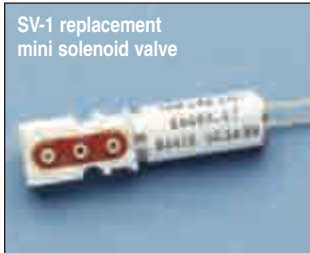

Parts and Accessories

Order #	Model	Product
---------	-------	---------

Replacement Valves for VC-6 Systems

W4 64-0139	PV-1	Pinch Valve
W4 64-0140	TV-2	Teflon® Valve
W4 64-0175	SV-1	Mini Solenoid Valve

Accessories for VC-6 Systems

W4 64-1428	LPE-10	Replacement Pipette Tips, pkg. of 10
W4 64-0162	RS-1	Support Stand
W4 64-0163	SH-6/60	Syringe Holder, six 60 cc syringes
W4 64-0144	SH-6/140	Syringe Holder, six 140 cc syringes
W4 64-0143	SH-8/10	Syringe Holder, eight 10 cc syringes
W4 64-0385	SH-8/60	Syringe Holder, eight 60 cc syringes
W4 64-0164	TC-3	Tubing Connectors (1/16 in ID), pkg. of 12 straight, 6 Y and 6 Luer Connectors
W4 64-0165	SL-6	Stopcock with Luer Connector, pkg. of 6
W4 64-1489	SN-18	Blunt End Needles 18 AWG, pkg. of 12
W4 64-1490	SN-23	Blunt End Needles 23 AWG, pkg. of 12