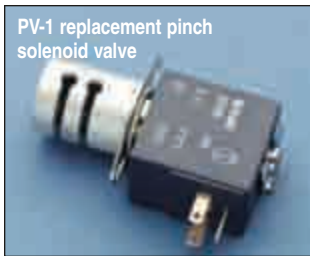

Parts and Accessories

Order #	Model	Product
---------	-------	---------

Replacement Valves for VC-6 Systems

W4 64-0139	PV-1	Pinch Valve
W4 64-0140	TV-2	Teflon® Valve
W4 64-0175	SV-1	Mini Solenoid Valve

Accessories for VC-6 Systems

W4 64-1428	LPE-10	Replacement Pipette Tips, pkg. of 10
W4 64-0162	RS-1	Support Stand
W4 64-0163	SH-6/60	Syringe Holder, six 60 cc syringes
W4 64-0144	SH-6/140	Syringe Holder, six 140 cc syringes
W4 64-0143	SH-8/10	Syringe Holder, eight 10 cc syringes
W4 64-0385	SH-8/60	Syringe Holder, eight 60 cc syringes
W4 64-0164	TC-3	Tubing Connectors (1/16 in ID), pkg. of 12 straight, 6 Y and 6 Luer Connectors
W4 64-0165	SL-6	Stopcock with Luer Connector, pkg. of 6
W4 64-1489	SN-18	Blunt End Needles 18 AWG, pkg. of 12
W4 64-1490	SN-23	Blunt End Needles 23 AWG, pkg. of 12